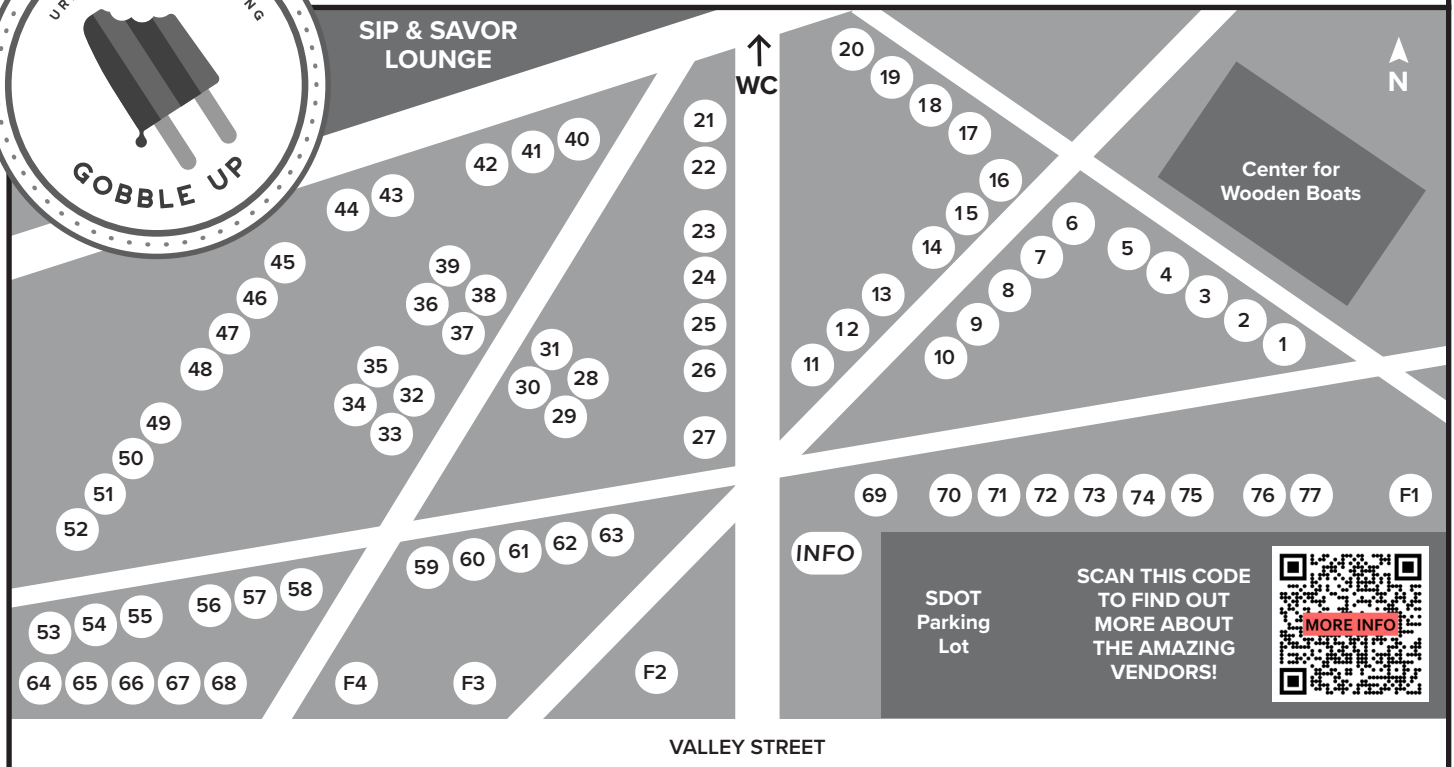

KEY

SPONSORS

BINW VENDORS

UCU provides vendor scholarships in partnership with Business Impact NW (BINW) who provides coaching, classes, and loans to BIPOC, women, military-connected, immigrant, LGBTQ+, and Latinx entrepreneurs.