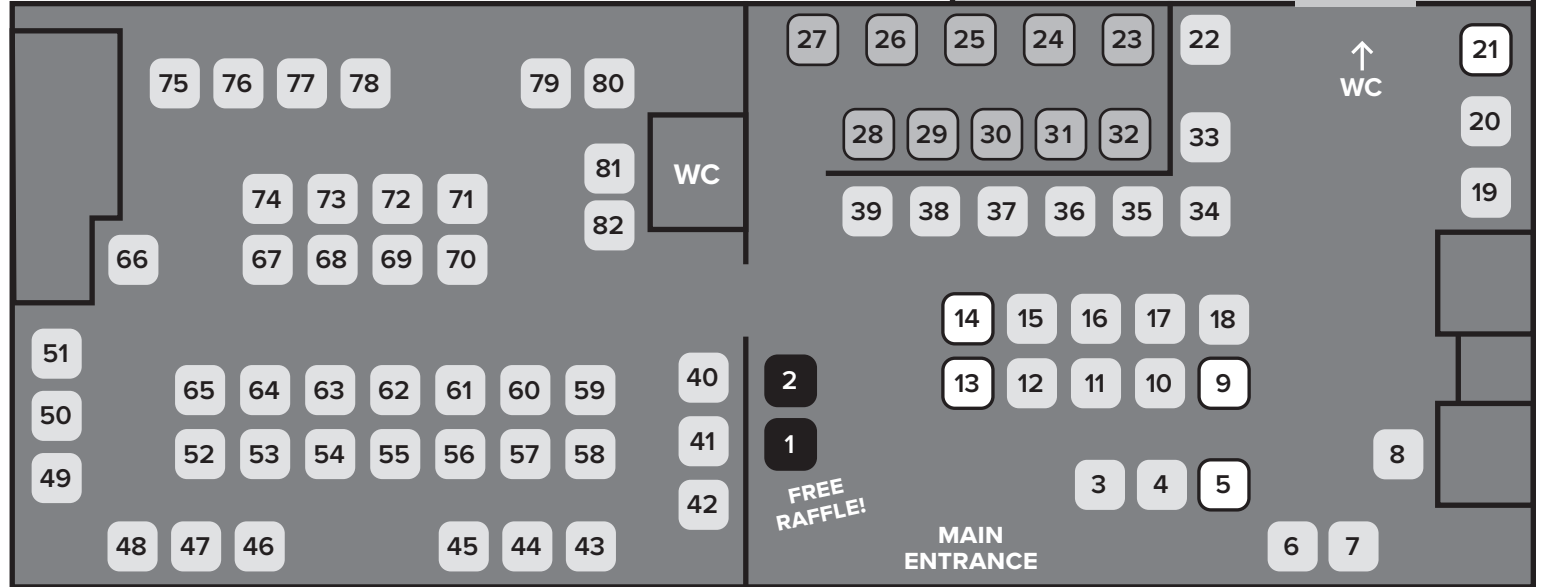

FULL BAR!

The Sip & Savor LOUNGE

S2 Mason's Cheesecake Co

S3 Eleni's Kitchen
Six Figure Buns Let's Roll PDX

S1 S2 S3

KEY

- Normal Booth
- ◻ Sponsor Booth
- ◐ Sprouts Program Booth
- Official UCU Booth